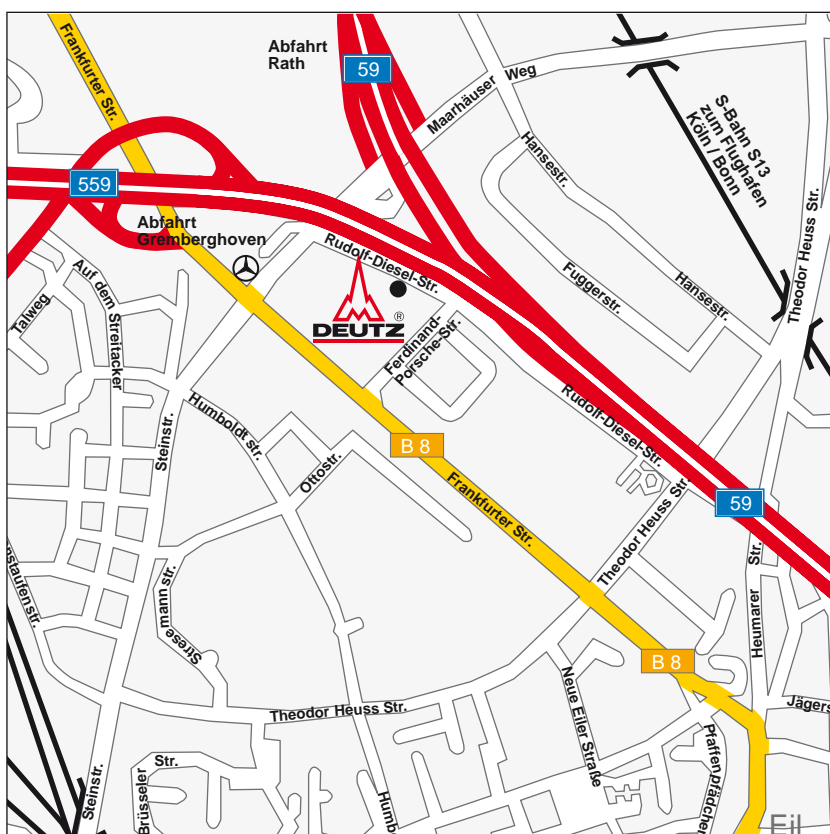

Getting to DEUTZ AG

Sequence Center, Cologne, Rudolf-Diesel-Straße

From the North:

A3 from Leverkusen / Düsseldorf direction
At the Köln-Heumar motorway junction, take the A59 towards Bonn. At the next exit, Rath, turn right onto Maarhäuser Weg. Turn left onto Rudolf-Diesel-Straße immediately. After 300 m you will find the DEUTZ Sequence Center right hand side.

From the East:

A4 from the Olpe direction
At the Köln-Ost motorway junction, take the A3 towards Frankfurt. At the next junction, Köln-Heumar, take the A59 towards Bonn. At the next exit, Rath, turn right onto Maarhäuser Weg. Turn left onto Rudolf-Diesel-Straße immediately. After 300 m you will find the DEUTZ Sequence Center right hand side.

From the West:

A4 from the Aachen direction
At the Köln-Gremberg motorway junction, take the A559 towards Bonn. At the Porz-Gremberghoven exit, take Frankfurter Straße towards Porz. At the first junction, turn left onto Maarhäuser Weg. Turn right onto Rudolf-Diesel-Straße immediately. After 300 m you will find the DEUTZ Sequence Center right hand side.

A559 / A59 from the direction of Bonn or Köln
At the Porz-Gremberghoven exit, take Frankfurter Straße towards Porz. At the first junction, turn left onto Maarhäuser Weg. Turn right onto Rudolf-Diesel-Straße immediately. After 300 m you will find the DEUTZ Sequence Center right hand side.